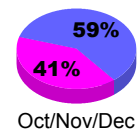

Membership Results 2012-2013

Membership 2011-2012

Month	Net Memb Goal	Actual New Memb	Actual Dropped Memb	Gain/Loss of Memb	Gain/Loss of Memb
Jul/Aug/Sep	10	67	-49	18	13
Oct/Nov/Dec	30	54	-40	14	-28
Jan/Feb/Mar	5				28
Totals	45	121	-89	32	13

Membership Results 2012-2013

Goal, New, Dropped, Gain/Loss

Comparison of Membership Gain/Loss

Current Year Compared to the Previous Year

Gender Comparison 2012-2013

Jan/Feb/Mar

Male

Female