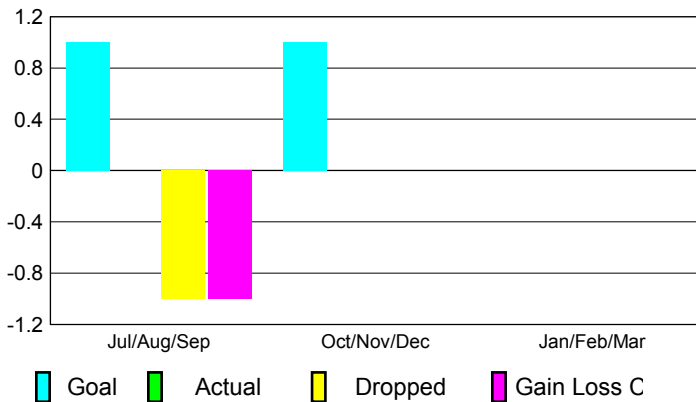

2012-2013 GMT Reports for District (or Undistricted) **District 4 C4**

GMT: **DANA M BIGGS**

Location: **CALIFORNIA**

GMT CA: **1**

CLUBS

Club Results 2012-2013

Clubs 2011-2012

Month	New Club Goal	Actual New Clubs	Actual Dropped Clubs	Gain/Loss of Clubs	Gain/Loss of Clubs
Jul/Aug/Sep	1	0	-1	-1	0
Oct/Nov/Dec	1	0	0	0	0
Jan/Feb/Mar	0				1
Totals	2	0	-1	-1	1

Club Results 2012-2013

Goal, New, Dropped, Gain/Loss

Comparison of Club Gain/Loss

Current Year Compared to the Previous Year

YTD Status Quo Clubs 2012-2013

Status Quo Clubs Compared to Status Quo Members

MEMBERSHIP