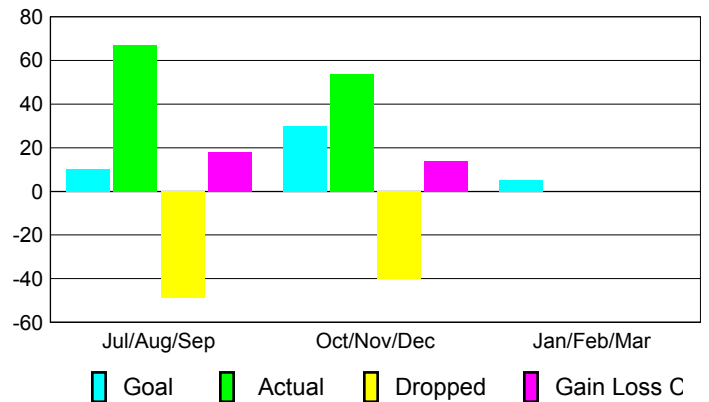

Membership Results 2012-2013

Goal, New, Dropped, Gain/Loss

Comparison of Membership Gain/Loss

Current Year Compared to the Previous Year